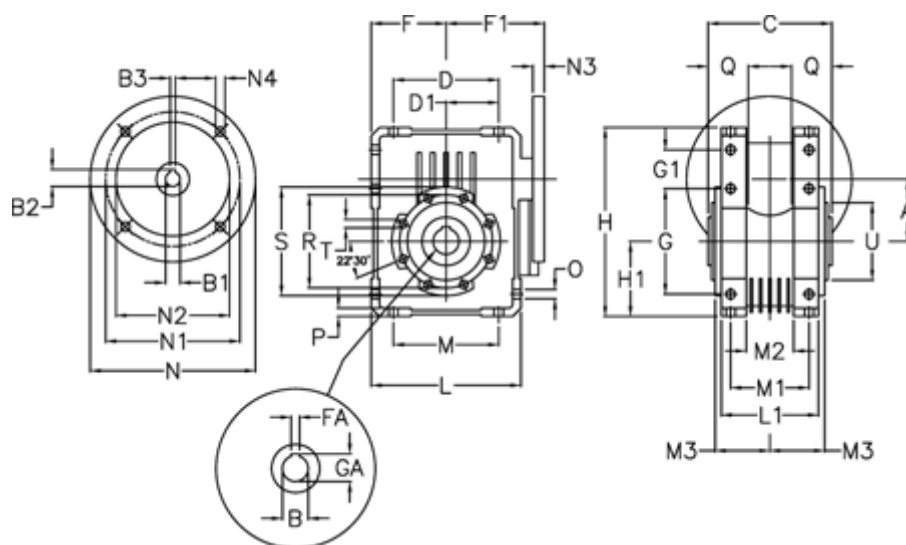

Article number: 392211002374516

Description: Worm Gear with Torque Limiter
W110 L1-U-23-P112 B5

Measures

A = 110.1	F = 125	L = 250	N2 = 180	T = M12x19
B = 42	F1 = 151	L1 = 143	N3 = 13	U = 130
B1 E7 = 28	FA = 12	M = 184	N4 = 13	
B2 = 31.3	G = 184	M1 = 115	O = 14	
B3 H9 = 8	G1 = 58	M2 = 69	P = 14	
C = 155	GA = 45.3	M3 = 73	Q = 45	
D = 174	H = 308	N = 250	R = 165	
D1 = 82	H1 = 125	N1 = 215	S = 200	